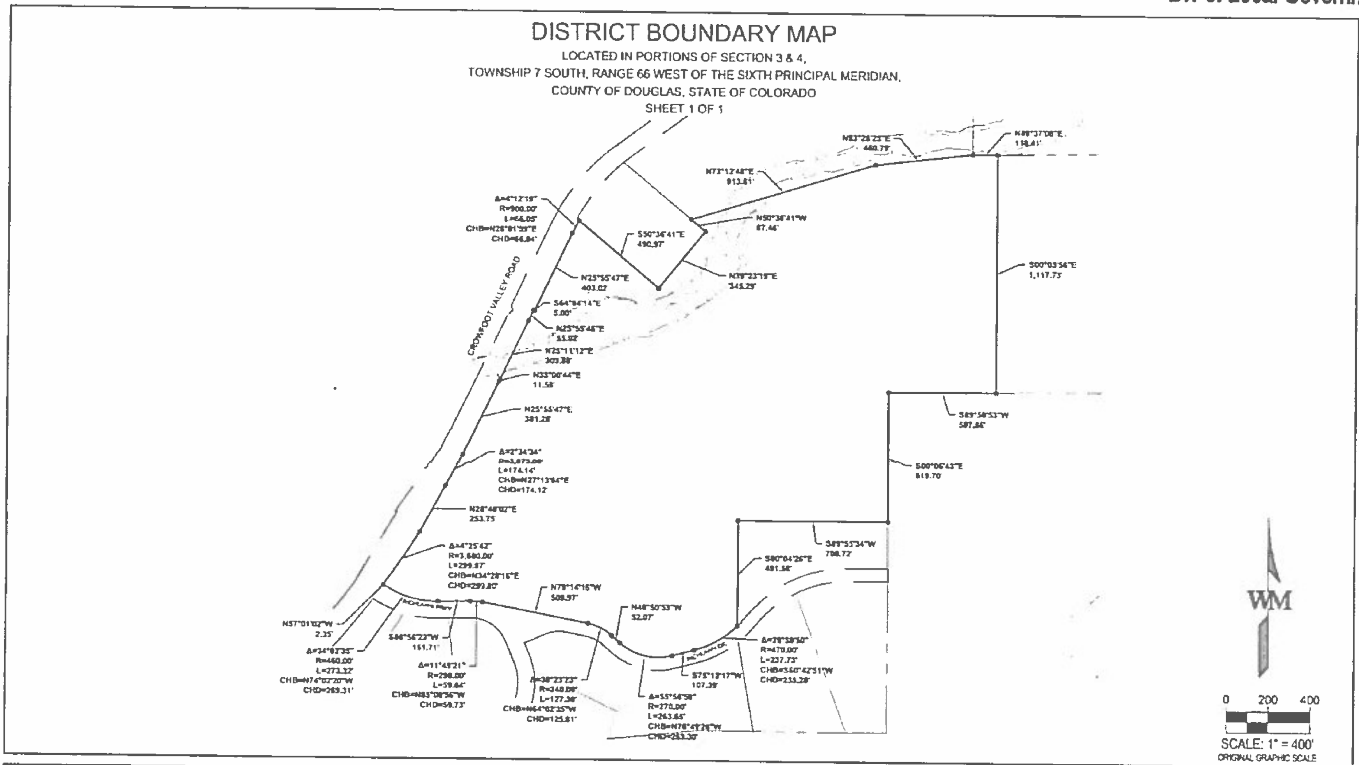

Meadowlark Metropolitan District

RECEIVED

SEP 14 2018

Div of Local Government

950 South Broadway
Suite 230
Denver, CO 80209
© 2013-2018
waremalcomb.com

WARE MALCOMB
CIVIL ENGINEERING & SURVEYING

MEADOWLARK
DISTRICT BOUNDARY MAP

NO.	DATE	REMARKS

JOB NO.:	15030
PA / PM:	GDB
DRAWN BY:	GDB
DATE:	5/11/2018

SHEET
EX-1
Sheet 1 of 1